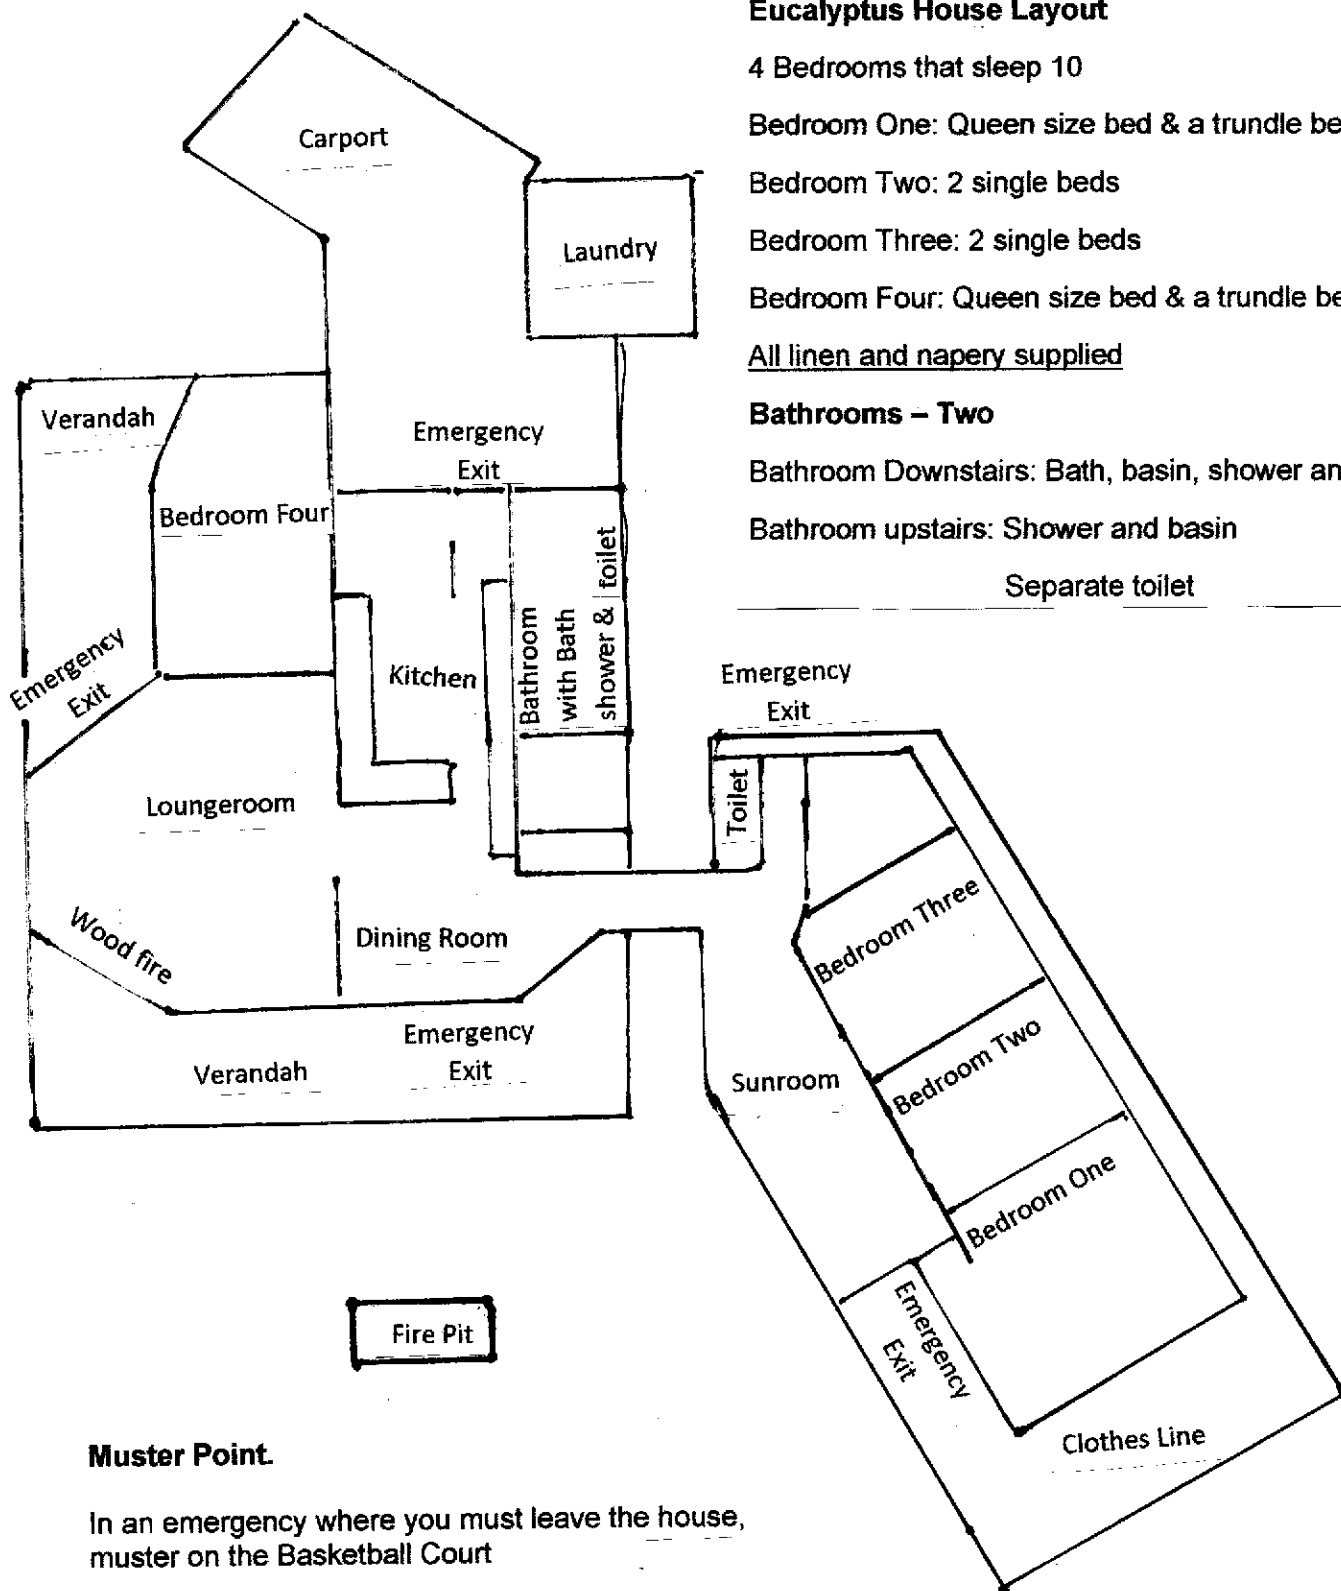

## Eucalyptus House Layout

4 Bedrooms that sleep 10

Bedroom One: Queen size bed & a trundle bed

Bedroom Two: 2 single beds

Bedroom Three: 2 single beds

Bedroom Four: Queen size bed & a trundle bed

All linen and nappery supplied

### Bathrooms – Two

Bathroom Downstairs: Bath, basin, shower and toilet

Bathroom upstairs: Shower and basin

Separate toilet

### Muster Point.

In an emergency where you must leave the house, muster on the Basketball Court